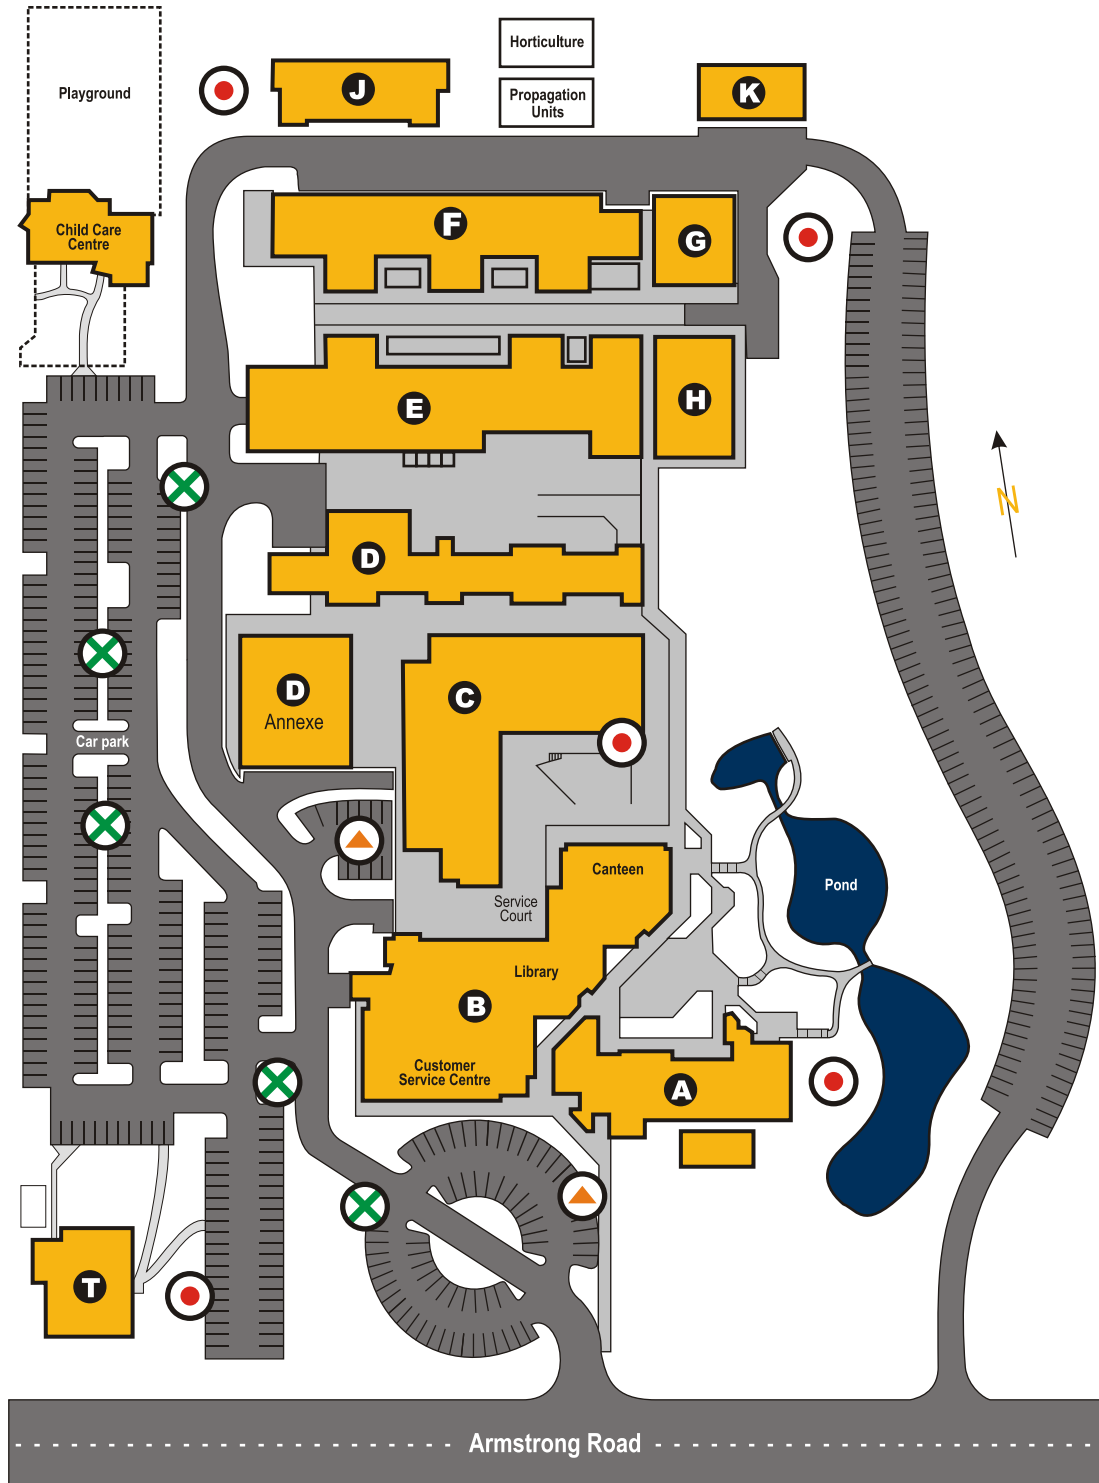

# Metropolitan South Institute of TAFE

Loganlea Campus, Armstrong Rd

Location of duress buttons

Allowed smoking areas (no food and drink allowed in these areas)

Disability parking